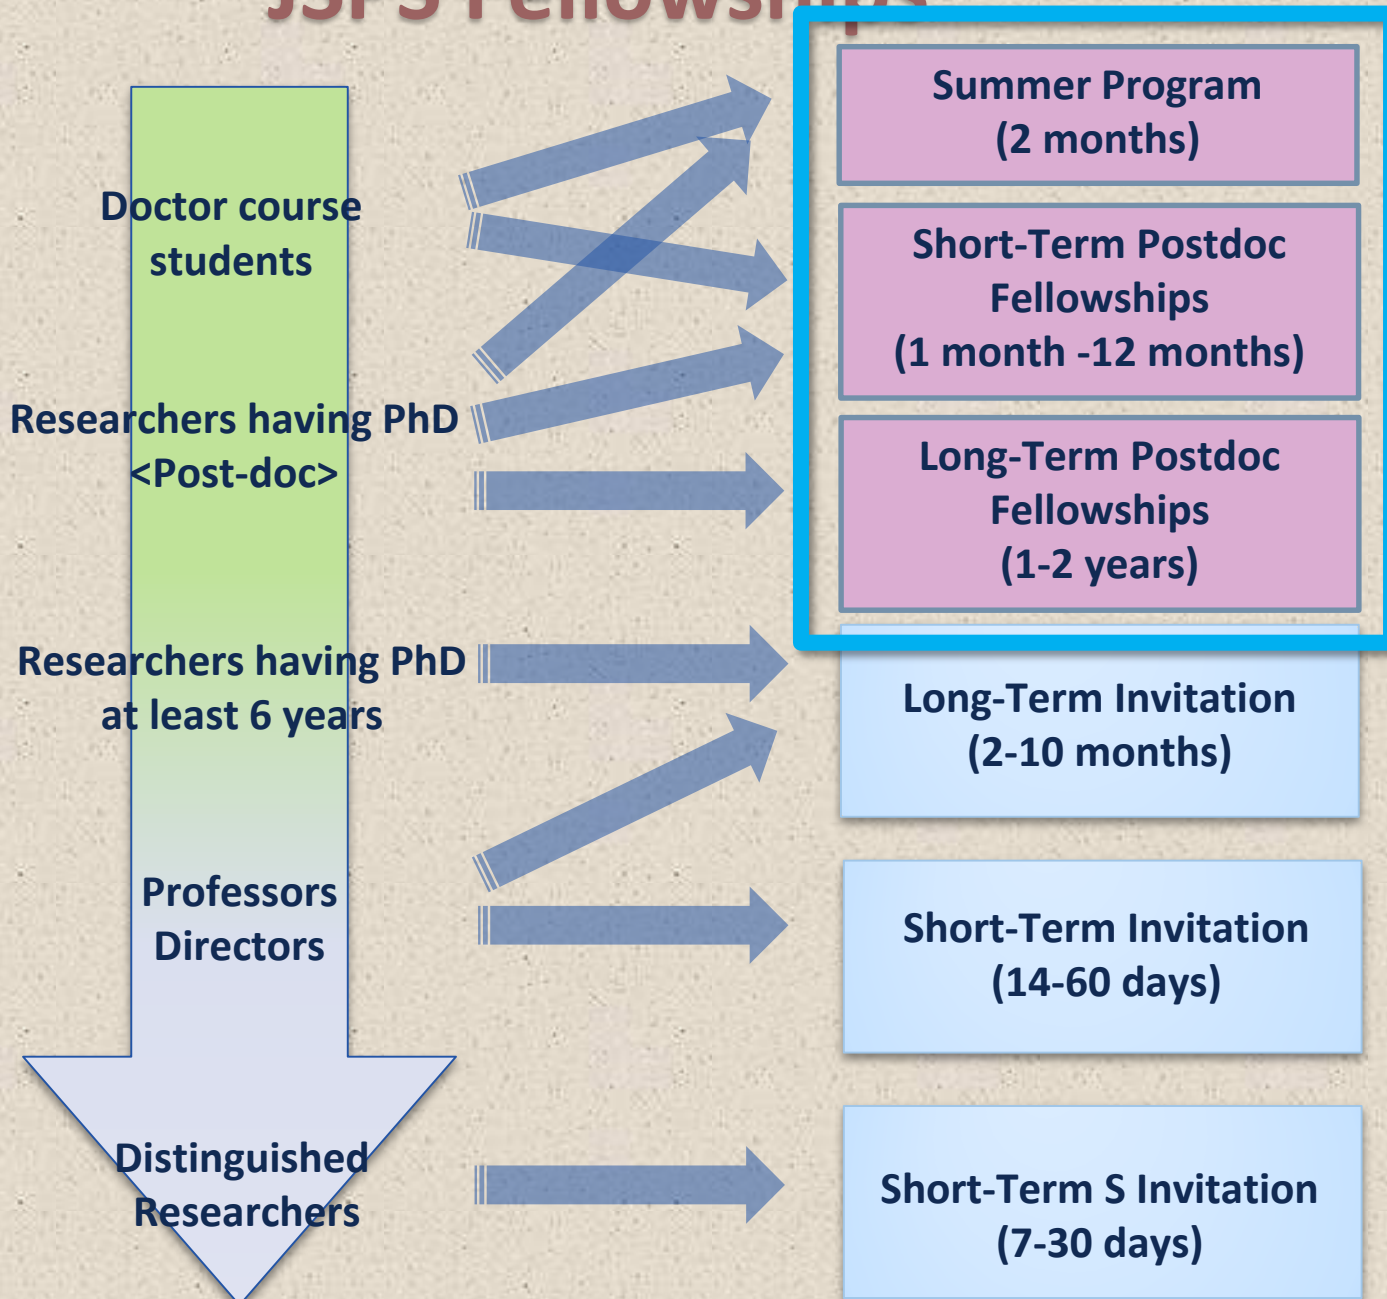

- **Visiting Universities**
in francophone and
some south European countries
- **Academic Seminars**
- **France-Japan Joint Forum**
- **Fellowships**
- **Alumni Network**

3. JSPS International Programs

JSPS International Programs

**INSTITUTION TO
INSTITUTION**

Multilateral
Core-to-Core
Programme

GROUP TO GROUP

Bilateral
Based on MoUs
▪ Open Partnership Joint
Projects/Seminars

INDIVIDUALS

Postdoctoral Fellowships
Invitation Fellowships Program
Postdoctoral Fellowship for Research Abroad

JSPS Fellowships

JSPS Summer Program

- For doctorants and post-doctorants

2 mois
juin - août

- Initiation to Japanese culture and to Japanese Research systems,
- Introduction to research at Japanese universities and research institutions,
- Eligibility: France, UK, Germany, Sweden, USA and Canada ***Through CNRS, only French nationality**
- **20** Fellowships/ year
- Application must be sent to CNRS
(Deadline: **29 NOV 2018 for 2019**)

<http://jsps.unistra.fr/les-bourses-de-la-jsps/summer-program/>

JSPS Postdoctoral Fellowships for Foreign Researchers <Short-term>

1 to 12 months

Program	Short-term
Research Fields	All academic fields
Eligible countries	EU, Norway, Switzerland, Russia, Canada and USA <i>*Through CNRS: French citizens and researchers who have completed 5 years of higher education studies in France</i>
Candidates	<ul style="list-style-type: none"> - Should have received PhD within past 6 years OR - Enrolled in doctoral course and are to receive PhD within 2 years
Application in France (by yourself to CNRS)	13 fellowships /year (2 sessions) Deadlines: April and November (29 November 2018 for departure between 1 May 2019 and 30 November 2019)
Application in Japan (through host to JSPS)	60 fellowships/year (4 sessions) for all eligible countries Application periods for host: Oct. 2018, Jan. –Jun. 2019