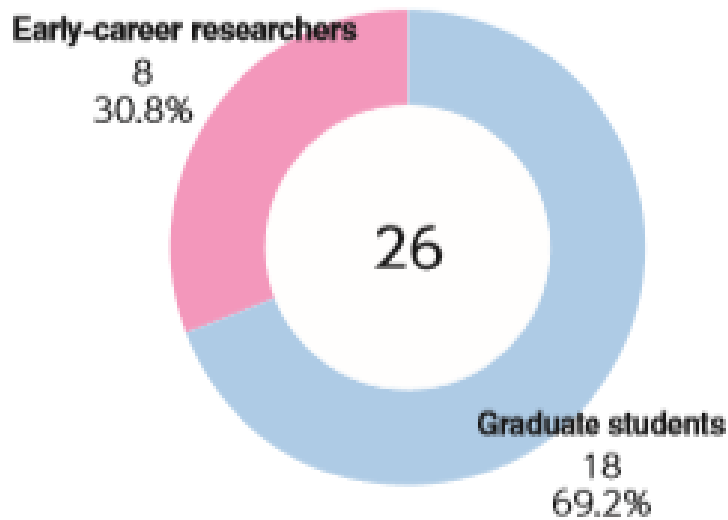

Data of 09' to 17' AHRC International Placement Scheme

University of Kent, University College London, University of the Arts of London, The University of Manchester, University of Oxford, University of Cambridge, Royal College of Art, University of Nottingham, The University of Sunderland, University of Reading, University of East Anglia, University of London, Queen's University of Belfast, Tate, Keele University, University of Birmingham, University of Sheffield, Cardiff University, Falmouth University, Durham University, University of York

(Total 21 universities)